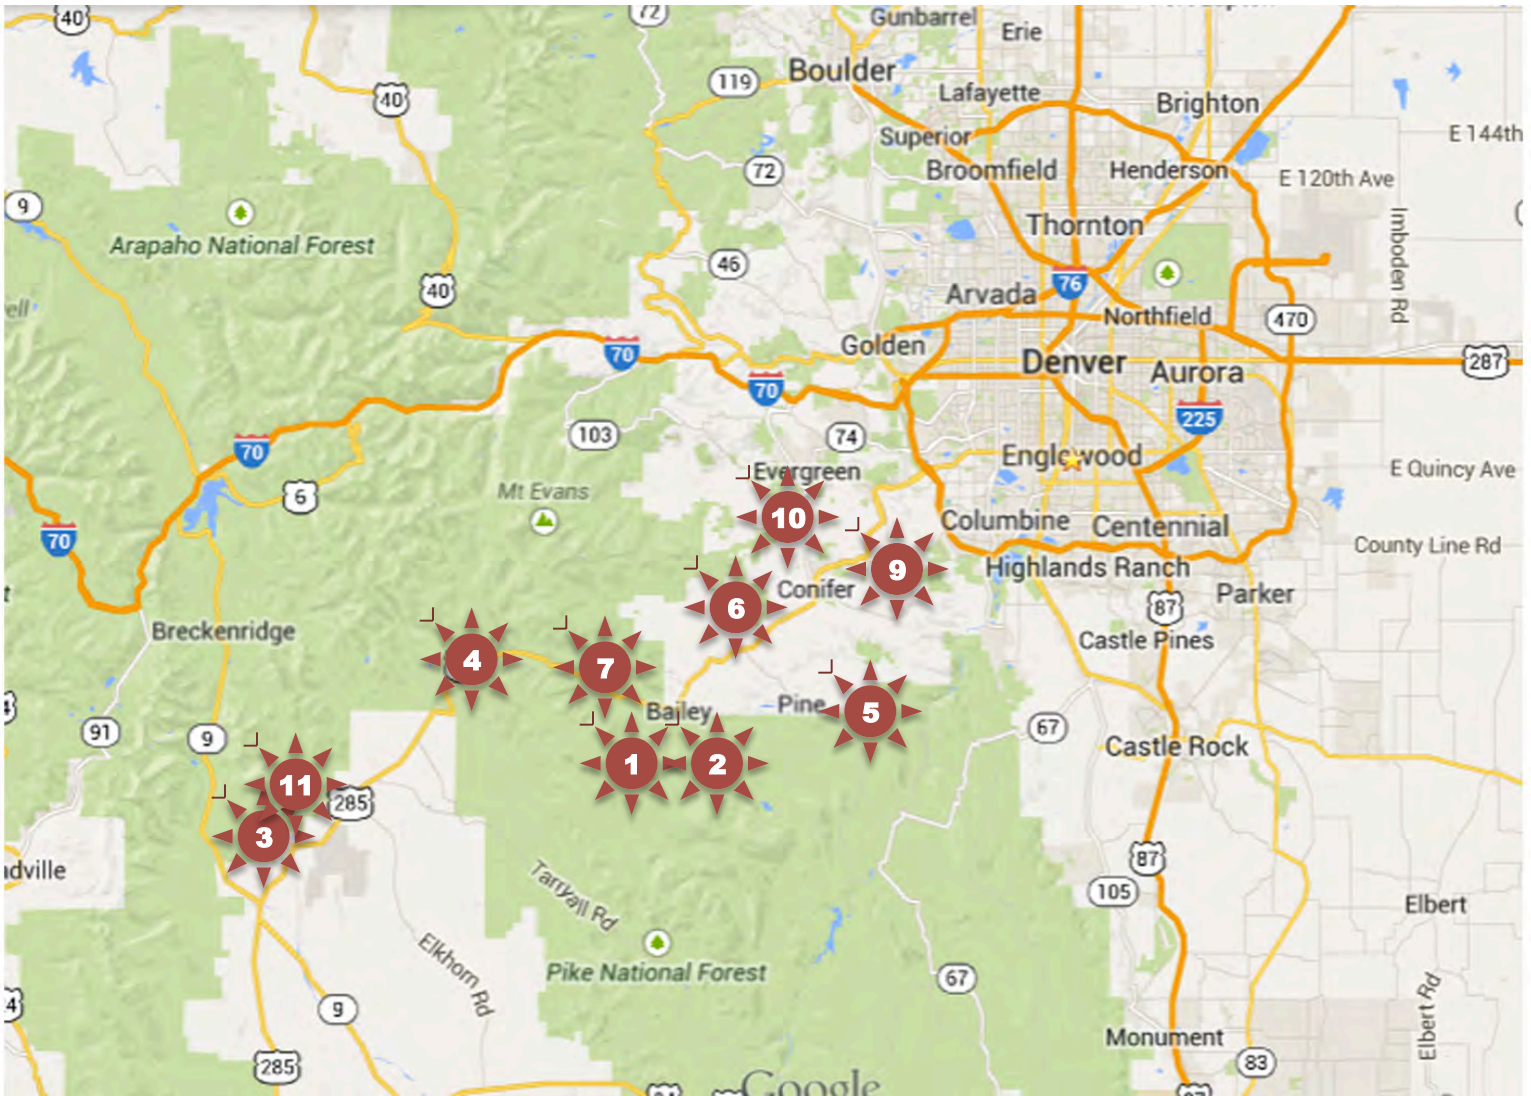

RIVER CANYON GALLERY

Artists Co-operative

“Through the Lens”

An Artist Reception for our Photographers

Barbeque and Beer

September 13, 2014 from 3-6 pm

303-838-2950

Located at the Rustic Square in Bailey, CO 80421

WWW.RIVERCANYONGALLERY.COM

RIVER CANYON GALLERY

Artists Co-operative

Getting there:

- From Denver: I-70 W to C470 toward Colorado Springs to 285 S toward Conifer
- From Boulder: 93 S to C470 toward Colorado Springs to 285 S toward Conifer
- From Colorado Springs: 25 N C470 toward Colorado Springs to 285 S toward Conifer
- From Fairplay: 285 N over Kenosha Pass to downtown Bailey

Attractions

- 1 River Canyon Gallery - Bailey
- 2 Aspen Peak Winery - Bailey
- 3 Coyote Creek Gallery – Fairplay
- 4 Kenosha Pass Reynolds Park
- 5 Pine Valley Ranch
- 6 Staunton State Park
- 7 Ben Tyler Trail
- 8 Flying J Ranch
- 9 Meyers Ranch
- 10 Berrian Mountain Park
- 11 South Park City